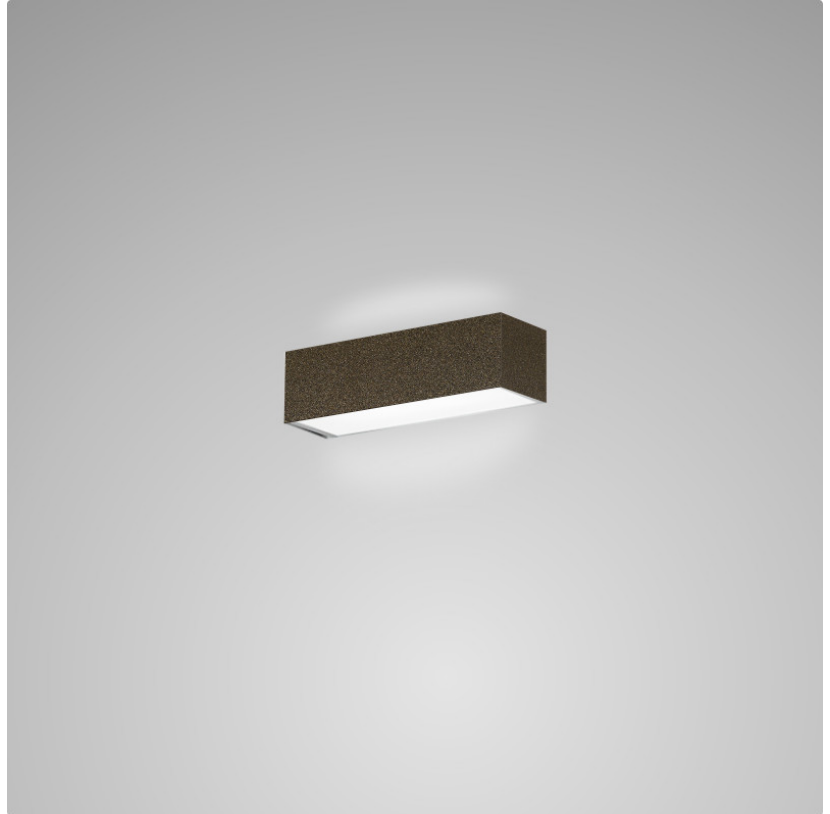

PROJECT
TYPE
NOTES
QUANTITY
DATE

TOY SURFACE

D83285

GENERAL

Series: Toy
Brand: Panzeri
Division: Design
Mounting Type: Surface
Mounting Location: Wall
Subcategory: Ambient

PHYSICAL

Shape: Rectangle
Length (mm): 250
Length (in): 9 7/8
Height (mm): 70
Height (in): 2 3/4
Extension (mm): 85
Extension (in): 3 3/4
Light Distribution: Direct / Indirect
Weight (kg): 0.9
Weight (lbs): 2
Diffuser: Frost White Glass
Fixture Material: Metal

ELECTRICAL

Number of Lamps: 1
Lamp Type: LED
Total Output Wattage (W): 12
Dimming: Non-Dimmable
Driver Included: Yes
Driver Location: Integrated
Driver Type: Constant Current
Driver Class: Class 2
Input Voltage (V): 120
Upon Request: (Dimming and 277V options available with remote driver sold separately)

LED

Color Temperature (°K): 3000
Nominal Lumen (lm): 2 x 730
CRI: >80 CRI

OPTICAL

RATINGS AND CERTIFICATIONS

Certified By: CSA Certified to UL and CSA Standards
IP rating: IP40