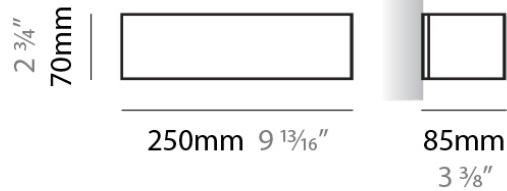

PROJECT
TYPE
NOTES
QUANTITY
DATE

TOY SURFACE

D83285

GENERAL

Series: Toy
Brand: Panzeri
Division: Design
Mounting Type: Surface
Mounting Location: Wall
Subcategory: Ambient

PHYSICAL

Shape: Rectangle
Length (mm): 250
Length (in): 9 7/8
Height (mm): 70
Height (in): 2 3/4
Extension (mm): 85
Extension (in): 3 3/4
Light Distribution: Direct / Indirect
Weight (kg): 0.9
Weight (lbs): 2
Diffuser: Frost White Glass
Fixture Material: Metal

ELECTRICAL

Number of Lamps: 1
Lamp Type: LED
Total Output Wattage (W): 12
Dimming: Non-Dimmable
Driver Included: Yes
Driver Location: Integrated
Driver Type: Constant Current
Driver Class: Class 2
Input Voltage (V): 120
Upon Request: (Dimming and 277V options available with remote driver sold separately)

LED

Color Temperature (°K): 3000
Nominal Lumen (lm): 2 x 730
CRI: >80 CRI

OPTICAL

RATINGS AND CERTIFICATIONS

Certified By: CSA Certified to UL and CSA Standards
IP rating: IP40